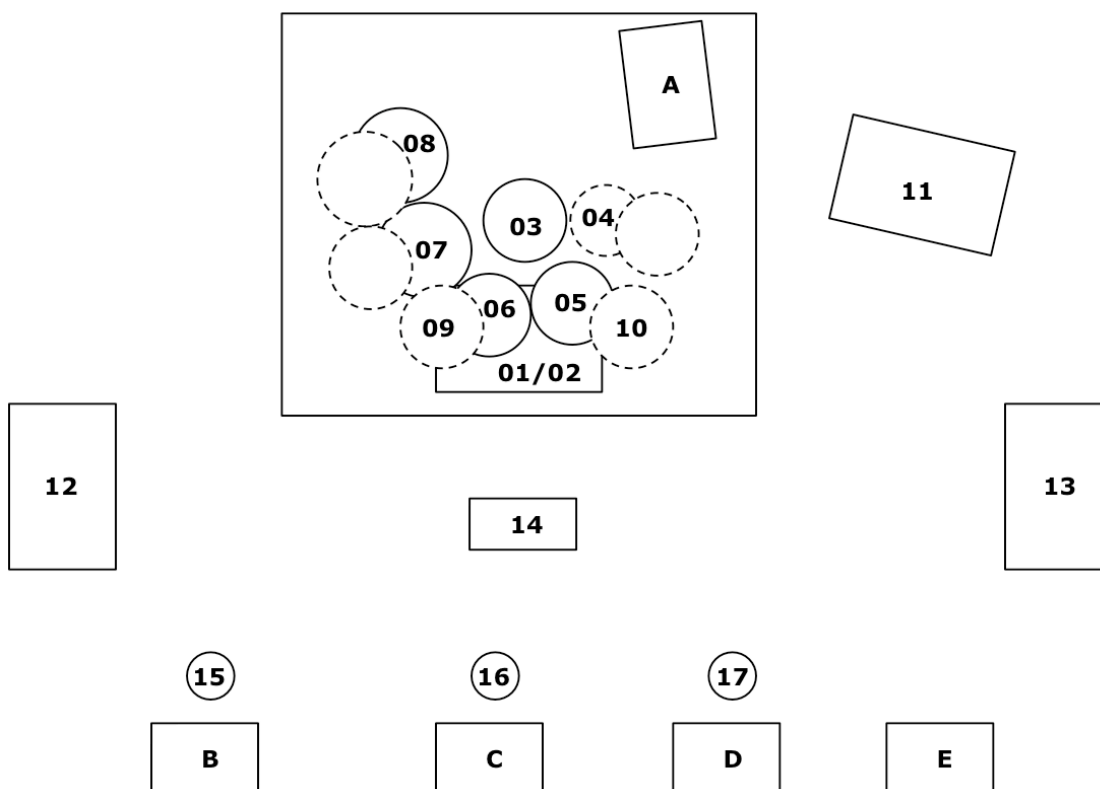

PUSSYLOVERS

STAGEPLAN

Monitoring:

- A Drum
- B Gitarre, Backing Vocals (Stage Right)
- C Lead Vocals, Akustik Gitarre
- D Bass, Backing Vocals
- E Gitarre (Stage Left)

Kanäle:

- 1 Kick
- 2 Kick (Grenzflächen)
- 3 Snare
- 4 HiHat
- 5 Tom
- 6 Tom
- 7 Floor
- 8 Floor
- 9 Overhead 1
- 10 Overhead 2
- 11 Bass (DI)
- 12 Gitarre Stage Right
- 13 Gitarre Stage Left
- 14 Akustik-Gitarre (DI)
- 15 Backing Vocals (Gitarre Stage Right)
- 16 Lead Vocals
- 17 Backing Vocals (Bass Stage Left)